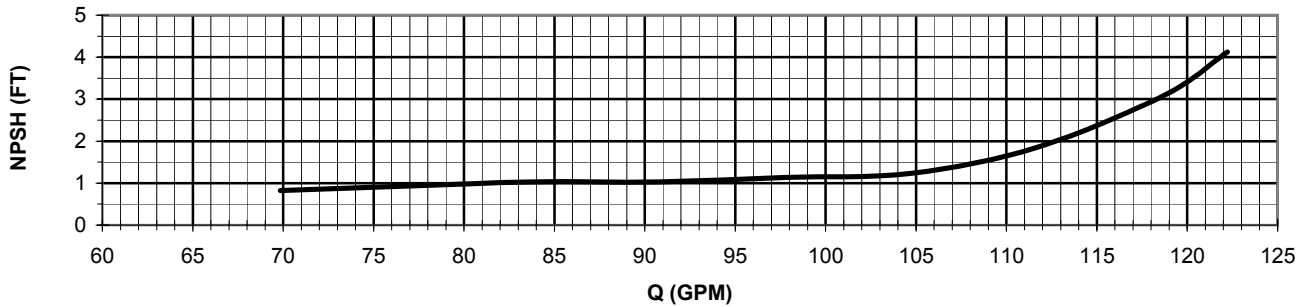

Data Sheet No.
15.57. 02/05. US.R

SRZS 660

Temperature Range: -4° F to +248° F

Specific Gravity: 1.0

Viscosity: 1 cSt

| Model | Series | Construction | Speed | Tolerances |
|-------|--------|--------------|----------|-------------------------------|
| SRZS | 660 | Cl, DI, SS | 1150 rpm | H +/- 10%, Q +/- 10%, P + 14% |