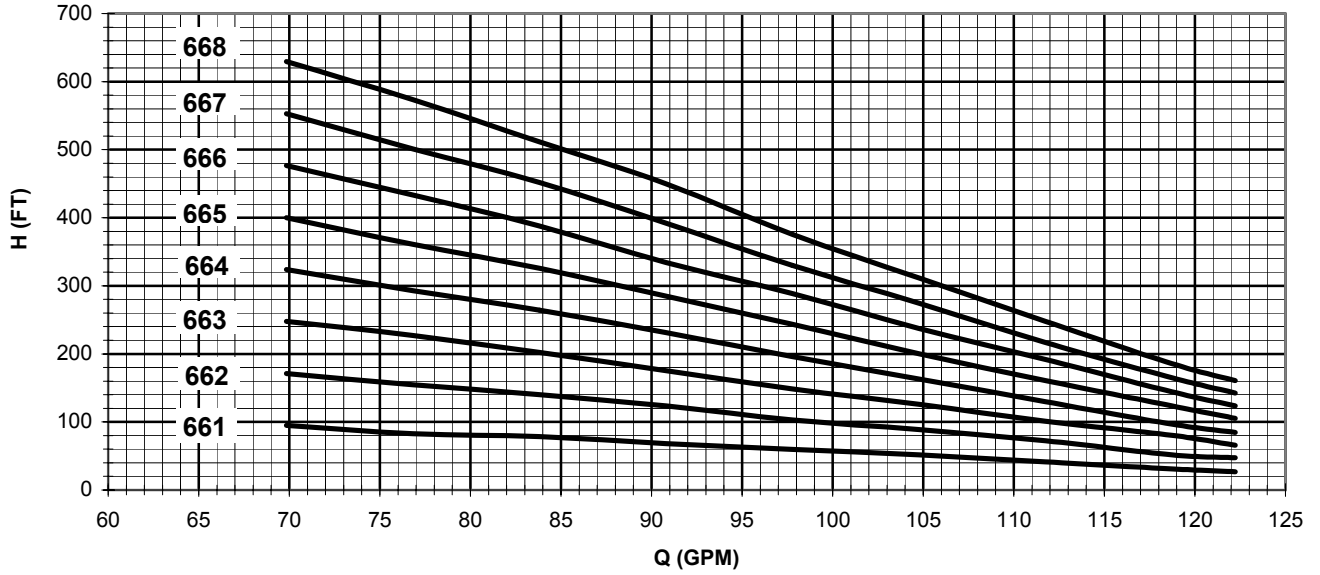

Data Sheet No.
15.57. 02/05. US.R

SRZS 660

Temperature Range: -4° F to +248° F

Specific Gravity: 1.0

Viscosity: 1 cSt

| Model | Series | Construction | Speed | Tolerances |
|-------|--------|--------------|----------|-------------------------------|
| SRZS | 660 | Cl, DI, SS | 1150 rpm | H +/- 10%, Q +/- 10%, P + 14% |