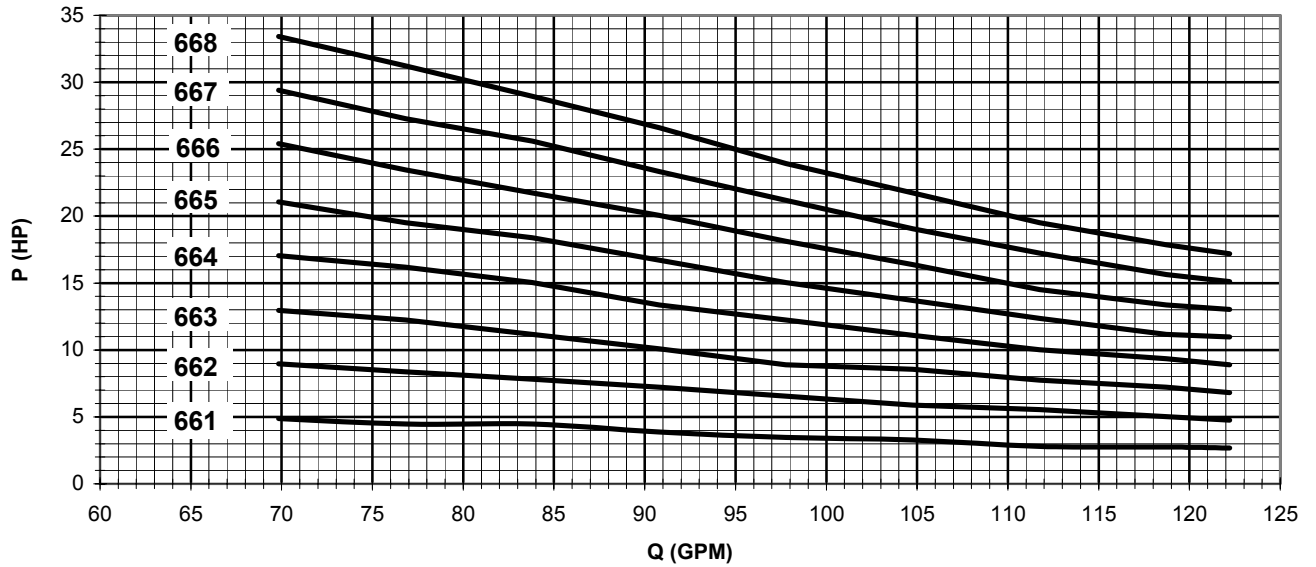

Data Sheet No.
15.57. 02/05. US.R

SRZS 660

Temperature Range: -4° F to +248° F

Specific Gravity: 1.0

Viscosity: 1 cSt

| Model | Series | Construction | Speed | Tolerances |
|-------|--------|--------------|----------|-------------------------------|
| SRZS | 660 | Cl, DI, SS | 1150 rpm | H +/- 10%, Q +/- 10%, P + 14% |